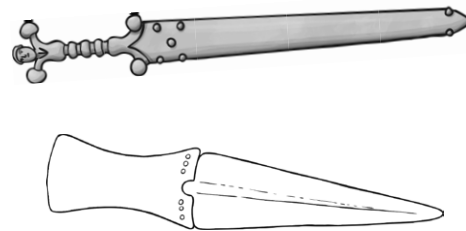

Bronze Age Timeline Cards

800 BC

The Bronze Age ends and the Iron Age begins.

3000 BC

Construction begins on Stonehenge.

1200 - 800 BC

Tribal kingdoms and Celtic culture arrive in Britain.

1800 BC

The first big copper mines are dug.

1200 - 800 BC

Roundhouses are the main domestic structure.

2500 - 800 BC

Metalwork becomes increasingly sophisticated.

2500 - 1500 BC

'Bell Beaker' culture arrives in Britain.

2500 - 800 BC

Bronze weapons are developed.