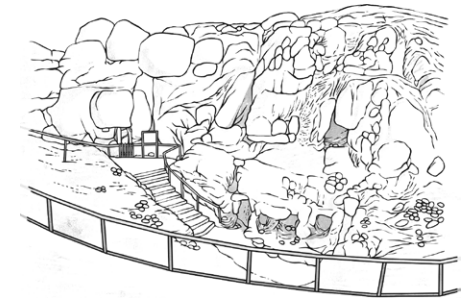

Bronze Age Timeline Cards

800 BC

The Bronze Age ends and the Iron Age begins.

3000 BC

Construction begins on Stonehenge.

1200 - 800 BC

Tribal kingdoms and Celtic culture arrive in Britain.

1800 BC

The first big copper mines are dug.

1200 - 800 BC

Roundhouses are the main domestic structure.

2500 - 800 BC

Metalwork becomes increasingly sophisticated.

2500 - 1500 BC

'Bell Beaker' culture arrives in Britain.