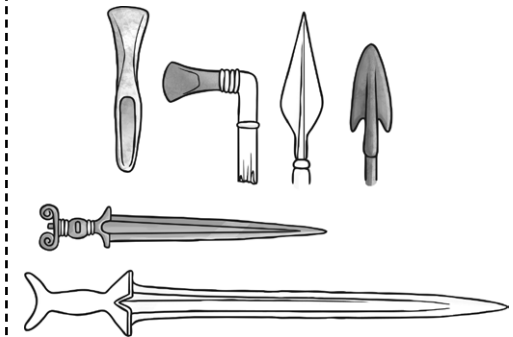

The first big copper mines are dug.

1200 - 800 BC

Roundhouses are the main domestic structure.

2500 - 800 BC

Metalwork becomes increasingly sophisticated.

2500 - 1500 BC

'Bell Beaker' culture arrives in Britain.

2500 - 800 BC

Bronze weapons are developed.